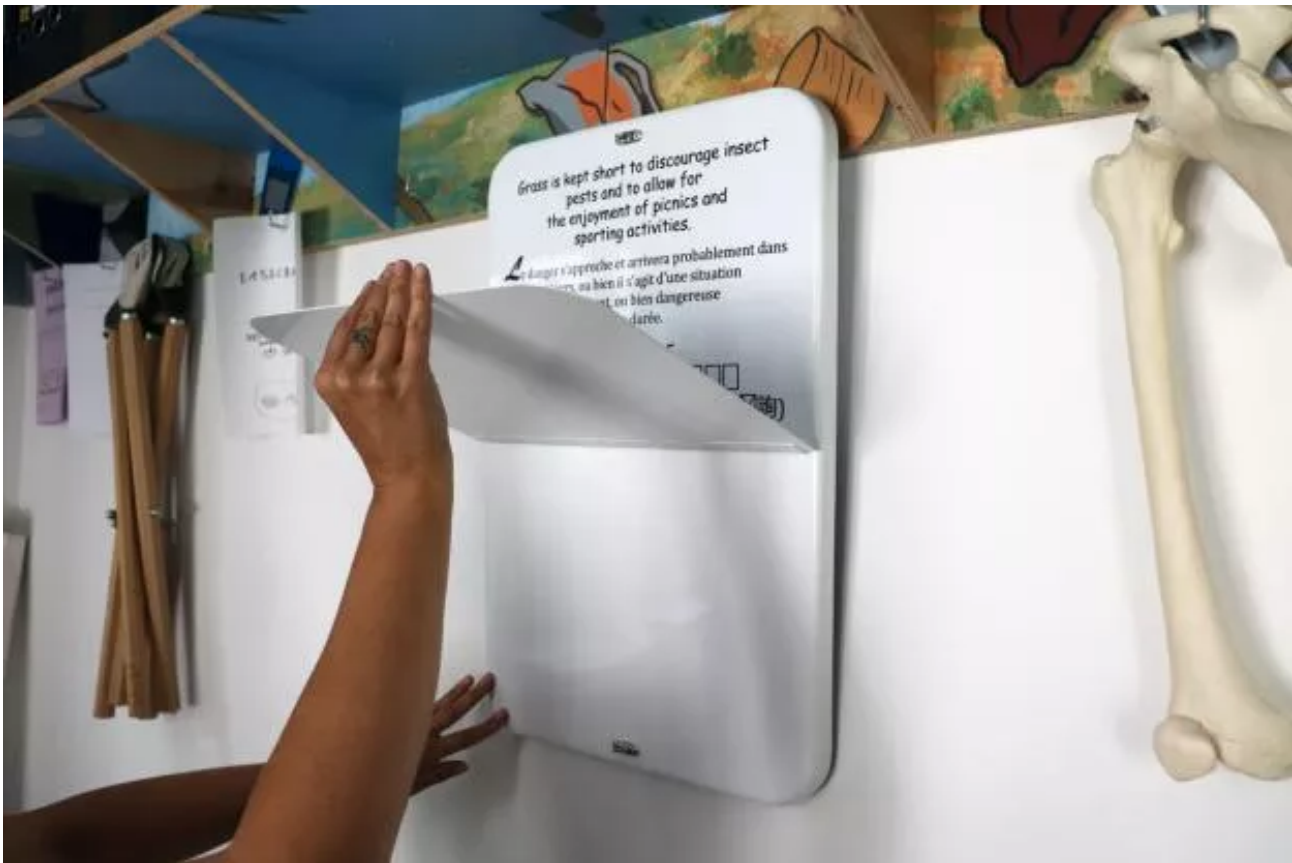

grass is kept short, 2016

Collapsible composition with horseshit about different types of danger. Published by 105 Besme, edition of 6 + 3 AP.

Grass is kept short to discourage insect pests and to allow for the enjoyment of picnics and sporting activities.

(解釋內文之英文單字均可再點入☒詢)

Quick Description: The Alarm, designed by John J. Boyle and unveiled May 1884, is the earliest work in Chicago to depict American Indians. It depicts a lifesize brave and his seated squaw with their papoose and dog, and all seem to be alert to some pending danger.

Invitation card for the show "ALL INFORMATION CORRECT AT TIME OF PRINTING" at 105 Besme, Brussels, 2016. Curated by Tania Nasielski.