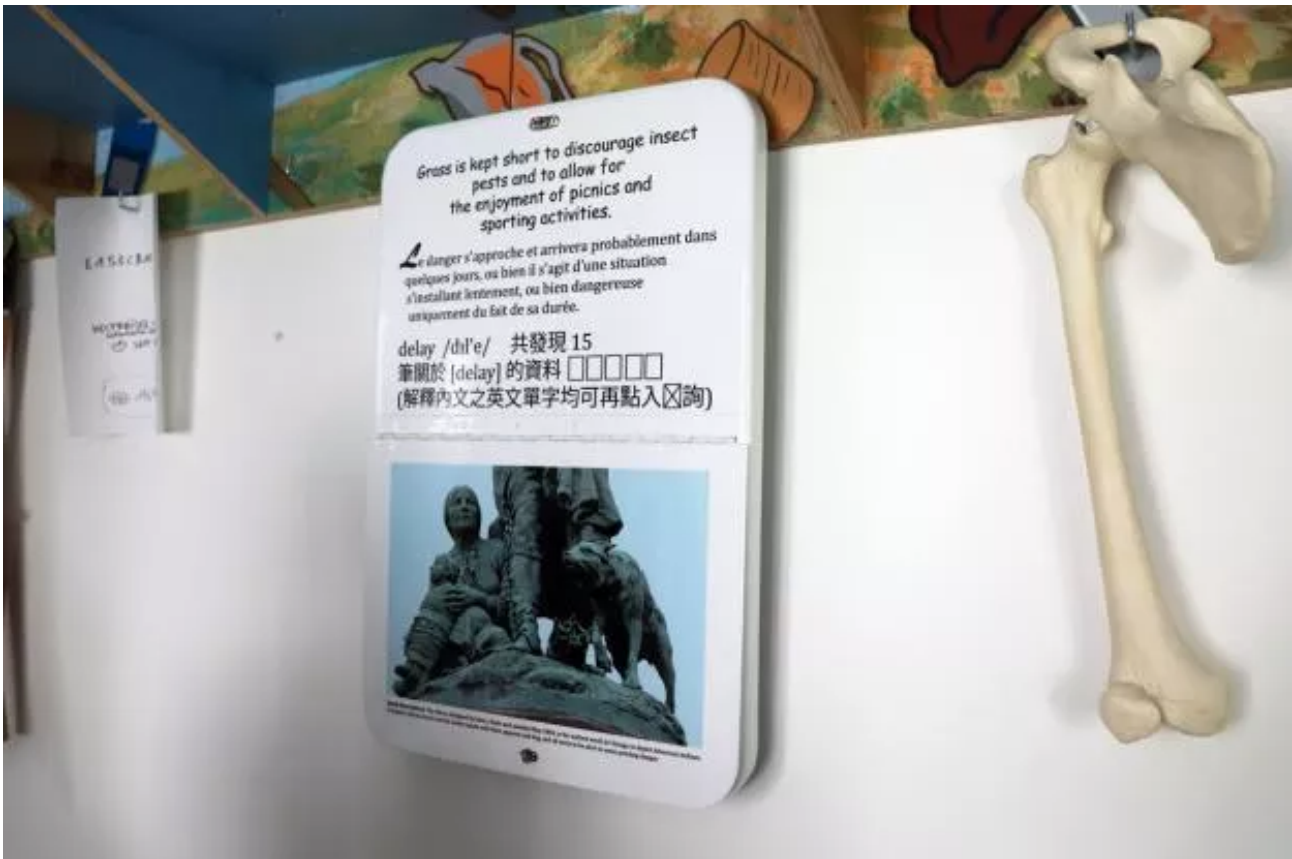

grass is kept short, 2016

Collapsible composition with horseshit about different types of danger. Published by 105 Besme, edition of 6 + 3 AP.

Grass is kept short to discourage insect pests and to allow for the enjoyment of picnics and sporting activities.

(解釋內文之英文單字均可再點入☒詢)

Quick Description: The Alarm, designed by John J. Boyle and unveiled May 1884, is the earliest work in Chicago to depict American Indians. It depicts a lifesize brave and his seated squaw with their papoose and dog, and all seem to be alert to some pending danger.

Invitation card for the show "ALL INFORMATION CORRECT AT TIME OF PRINTING" at 105 Besme, Brussels, 2016. Curated by Tania Nasielski.