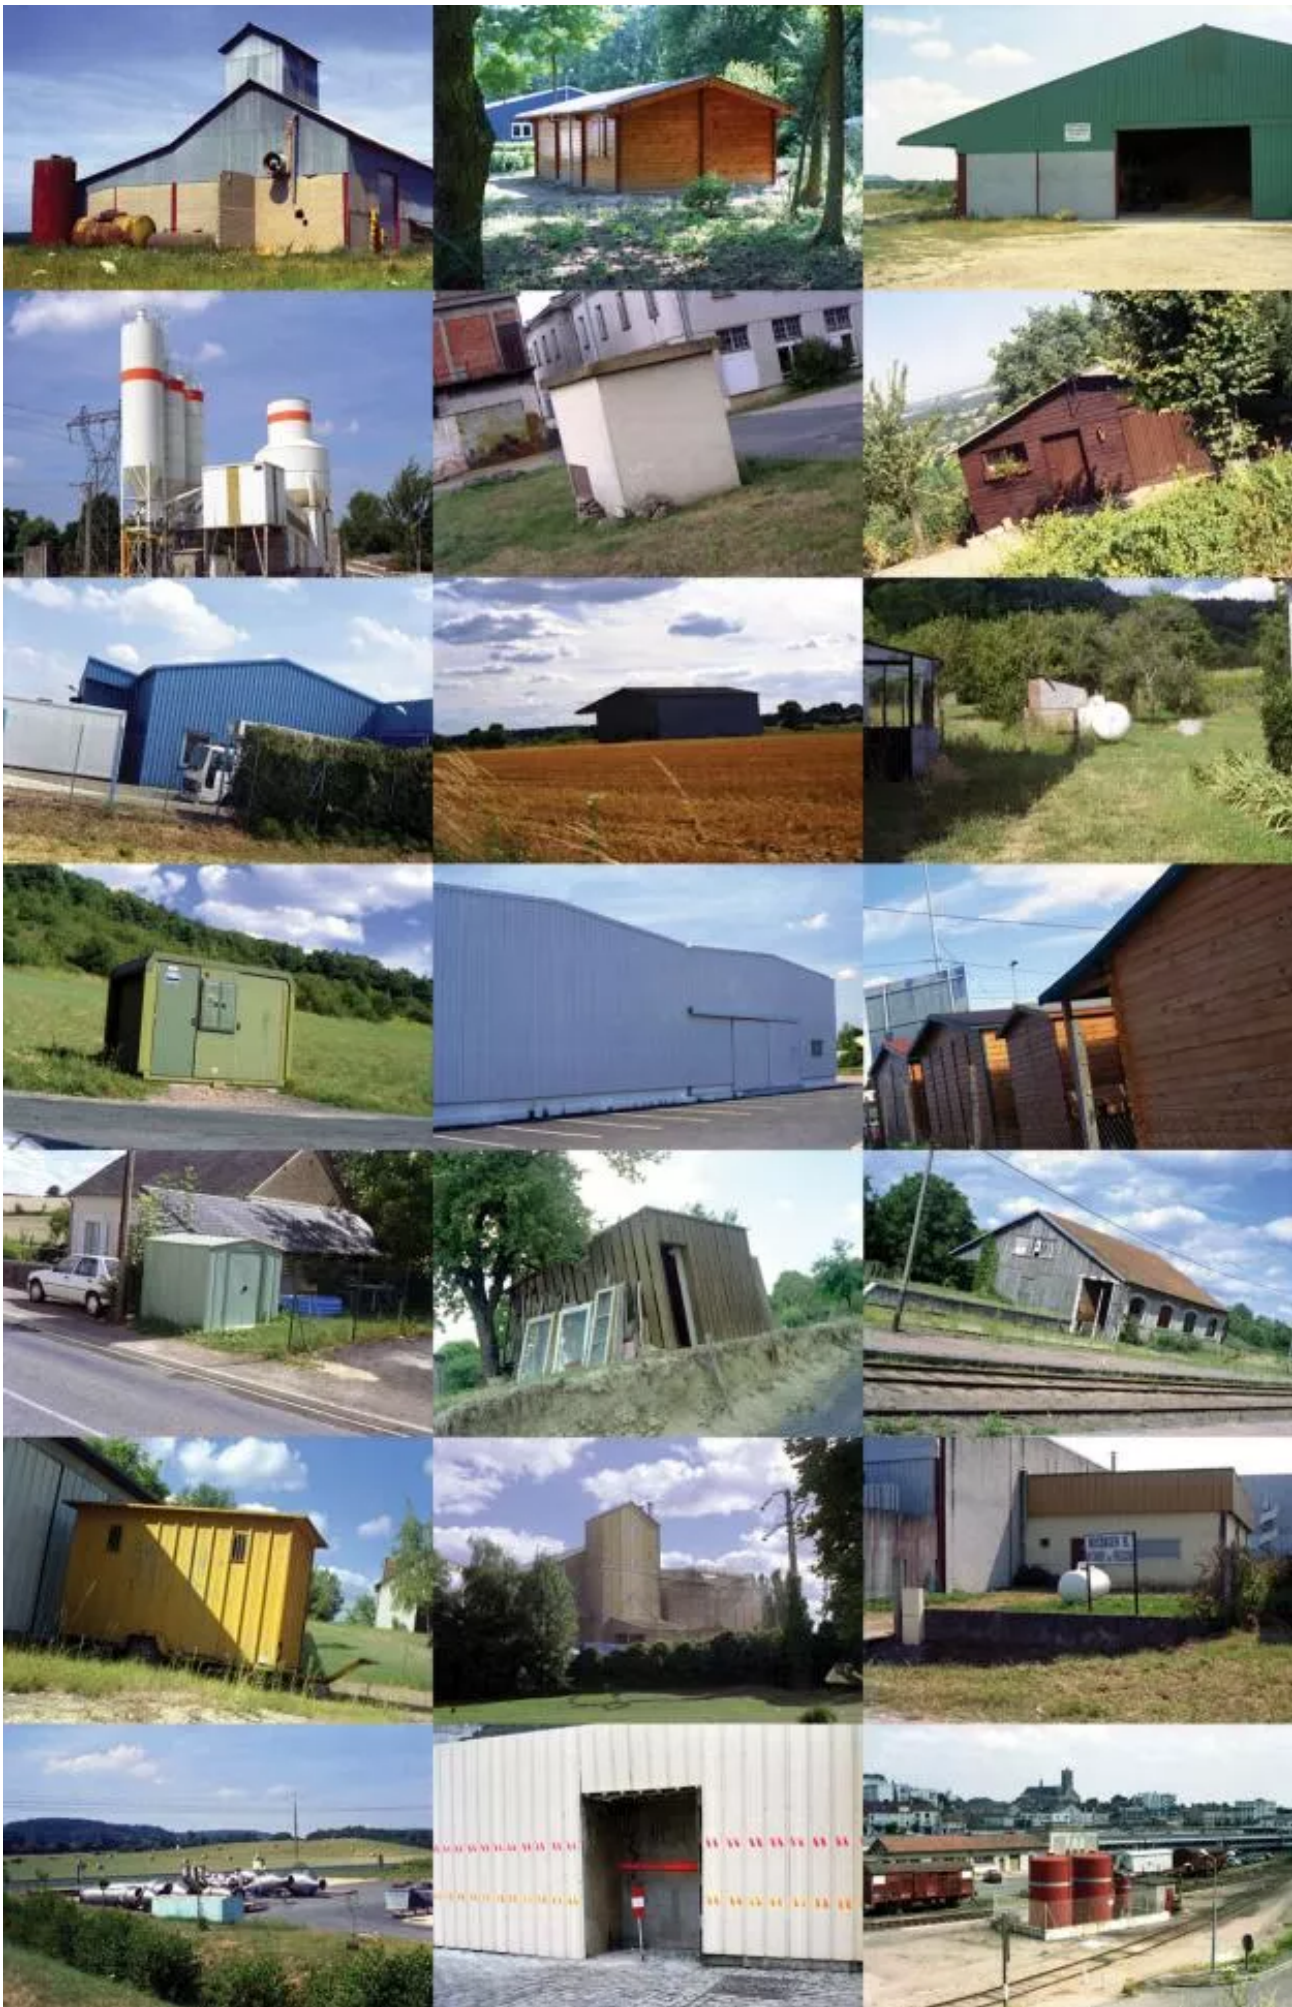

Exhibition view (detail). "Menu nivernais", 80 x 60 cm.